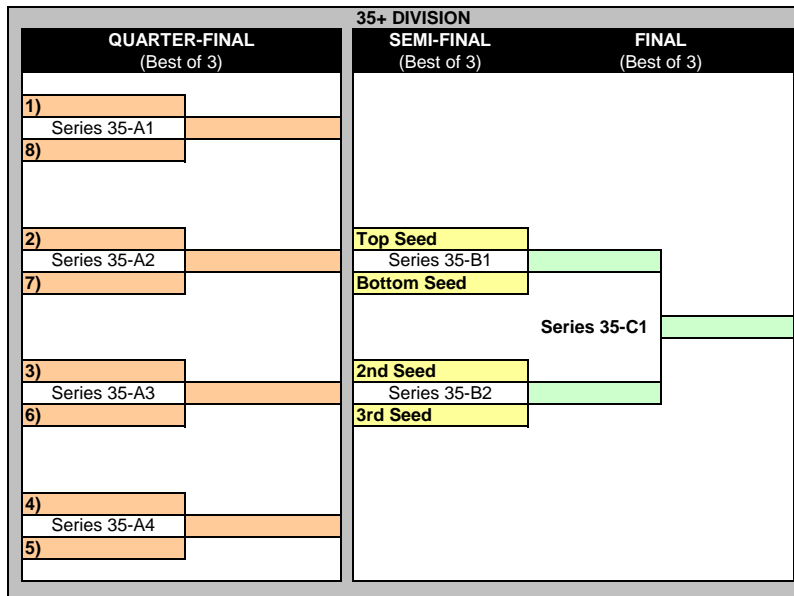

Heritage Hockey League 2012 Playoffs

SERIES FORMAT: Modified-Best-of-3, Winner is first team to 4 points. (Tie Games remain tied)
Shootout will only be used to settle a series that is tied after 3 games. (3-Shooters-per side)

A- DIVISION

A-DIV	Series A1	Series A2
Game 1		
Game 2		
Game 3*		
Series		

Series B1	Series B2	Series C1

B- DIVISION

B-DIV	Series A1	Series A2
Game 1		
Game 2		
Game 3*		
Series		

Series B1	Series B2	Series C1

35+ DIVISION

35+DIV	Series A1	Series A2
Game 1		
Game 2		
Game 3*		
Series		

35+DIV	Series A3	Series A4
Game 1		
Game 2		
Game 3*		
Series		

35+DIV	Series B1	Series B2
Game 1		
Game 2		
Game 3*		
Series		