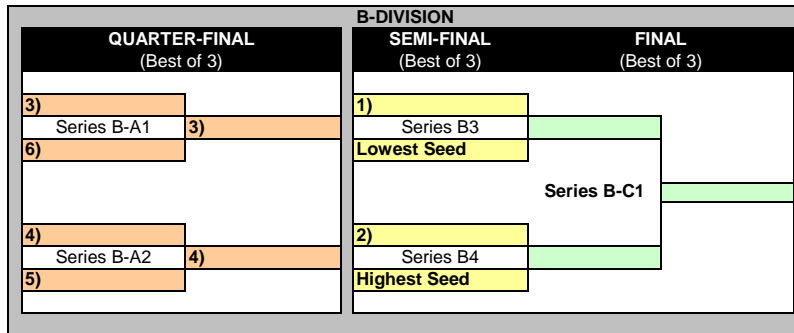

Heritage Hockey League 2012 Playoffs

SERIES FORMAT: Modified-Best-of-3, Winner is first team to 4 points. (Tie Games remain tied)
Shootout will only be used to settle a series that is tied after 3 games. (3-Shooters-per side)

A- DIVISION

A-DIV	Series A1	Series A2
Game 1		
Game 2		
Game 3*		
Series		

Series B1	Series B2	Series C1

B- DIVISION

B-DIV	Series A1	Series A2
Game 1		
Game 2		
Game 3*		
Series		

Series B1	Series B2	Series C1