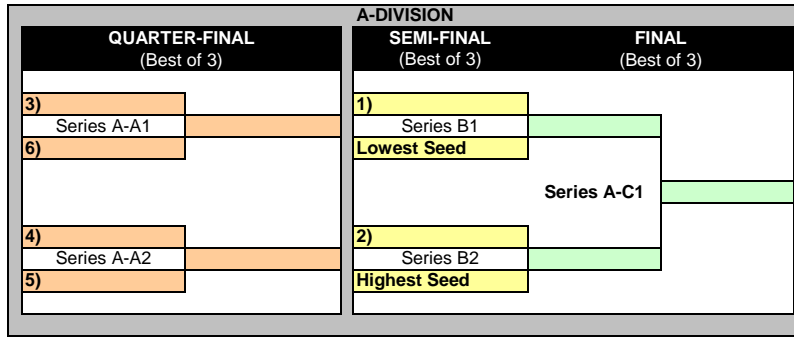

Heritage Hockey League 2012 Playoffs

SERIES FORMAT: Modified-Best-of-3, Winner is first team to 4 points. (Tie Games remain tied)
Shootout will only be used to settle a series that is tied after 3 games. (3-Shooters-per side)

A- DIVISION

A-DIV	Series A1	Series A2
Game 1		
Game 2		
Game 3*		
Series		

Series B1	Series B2	Series C1